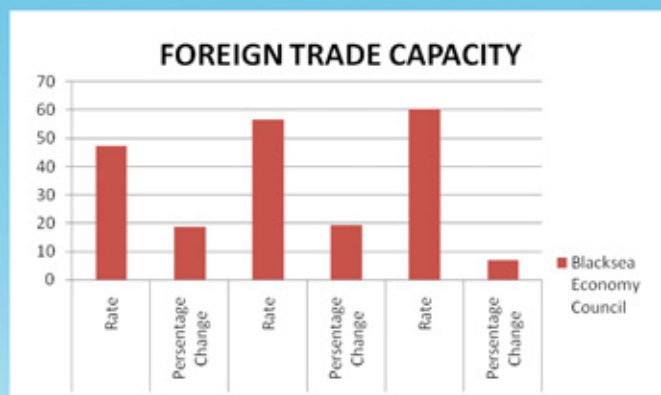

BlackSea Economic Council (BSEC)

On 25 June 1992, the Heads of State and Government of eleven countries: Albania, Armenia, Azerbaijan, Bulgaria, Georgia, Greece, Moldova, Romania, Russia, Turkey and Ukraine signed in Istanbul the Summit Declaration and the Bosphorus Statement giving birth to the Black Sea Economic Cooperation (BSEC)

Blacksea Expo 2016, which is the Project of Russian National Committee for Black Sea Economic Cooperation, will be organized in cooperation with RUS INTEREXPO and SENEXPO between the dates of 27 and 29 in CROCUS EXPO IEC in Moscow. BlackSea Expo 2016 will be one of the most important events that make the economical force, which BSEC has been gathering.

Consisting of the Black Sea area, the Member States can be considered as the world's center for Economic Cooperation.

According to National and International Organizations Foreign Trade Data

Member states